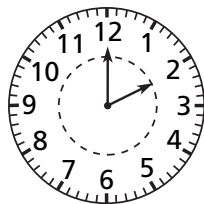

□ : □

0 hr 45 min
later
↘