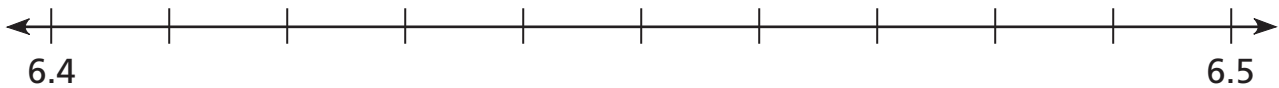

Decimals on the Number Line

- 1 Shade part of the number line to show all numbers between 6.3 and 6.5.

- 2 Shade part of the number line to show all numbers between 6.41 and 6.45.

- 3 Shade part of the number line to show all numbers between 6.416 and 6.419.

- 4 Shade part of the number line to show all numbers between 6.4163 and 6.4165.

- 5 Write 2 numbers that are between 6.416 and 6.419.

6.416

6.419

- 6 Write 2 numbers that are between 6.4163 and 6.4164.

6.4163